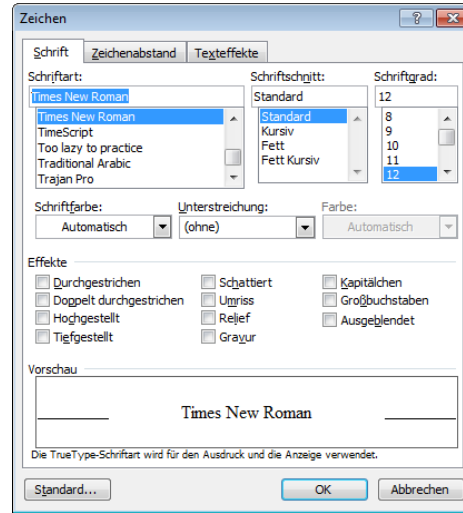

Outlook

- Replace font dialog/menu
- Train neural net to find pleasing font pairs
- Feed with fonts crawled from the Web