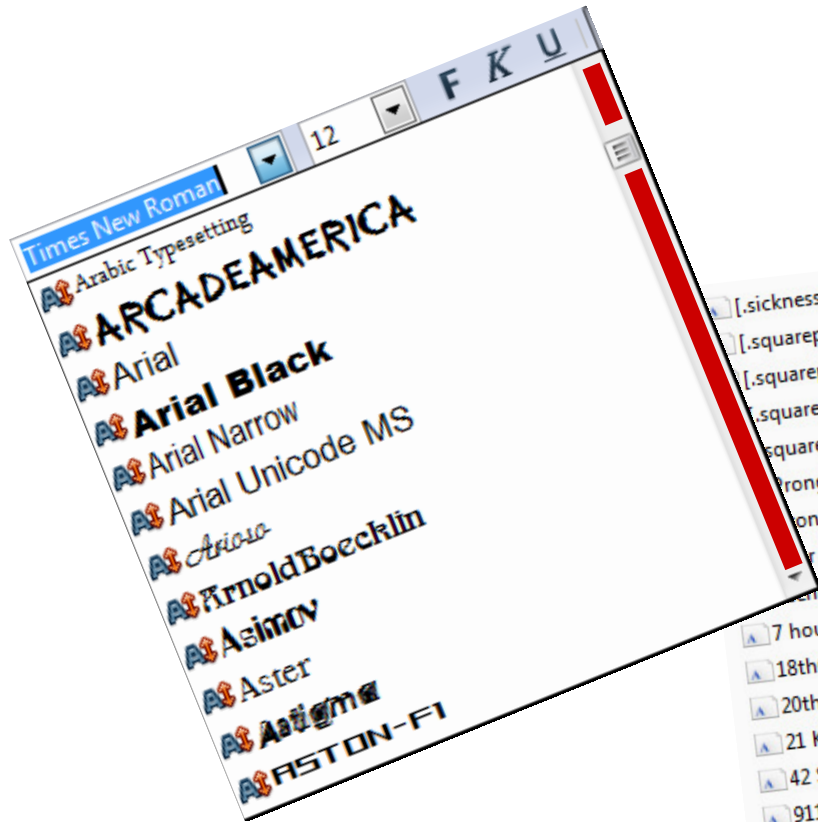

SIGGRAPH2010

The People Behind the Pixels

SIGGRAPH2010

The Universe of Fonts, Charted by Machine

Jörn Loviscach

University of Applied Sciences, Bielefeld, Germany

Drowning in Fonts ...

A Map of 2000 Fonts